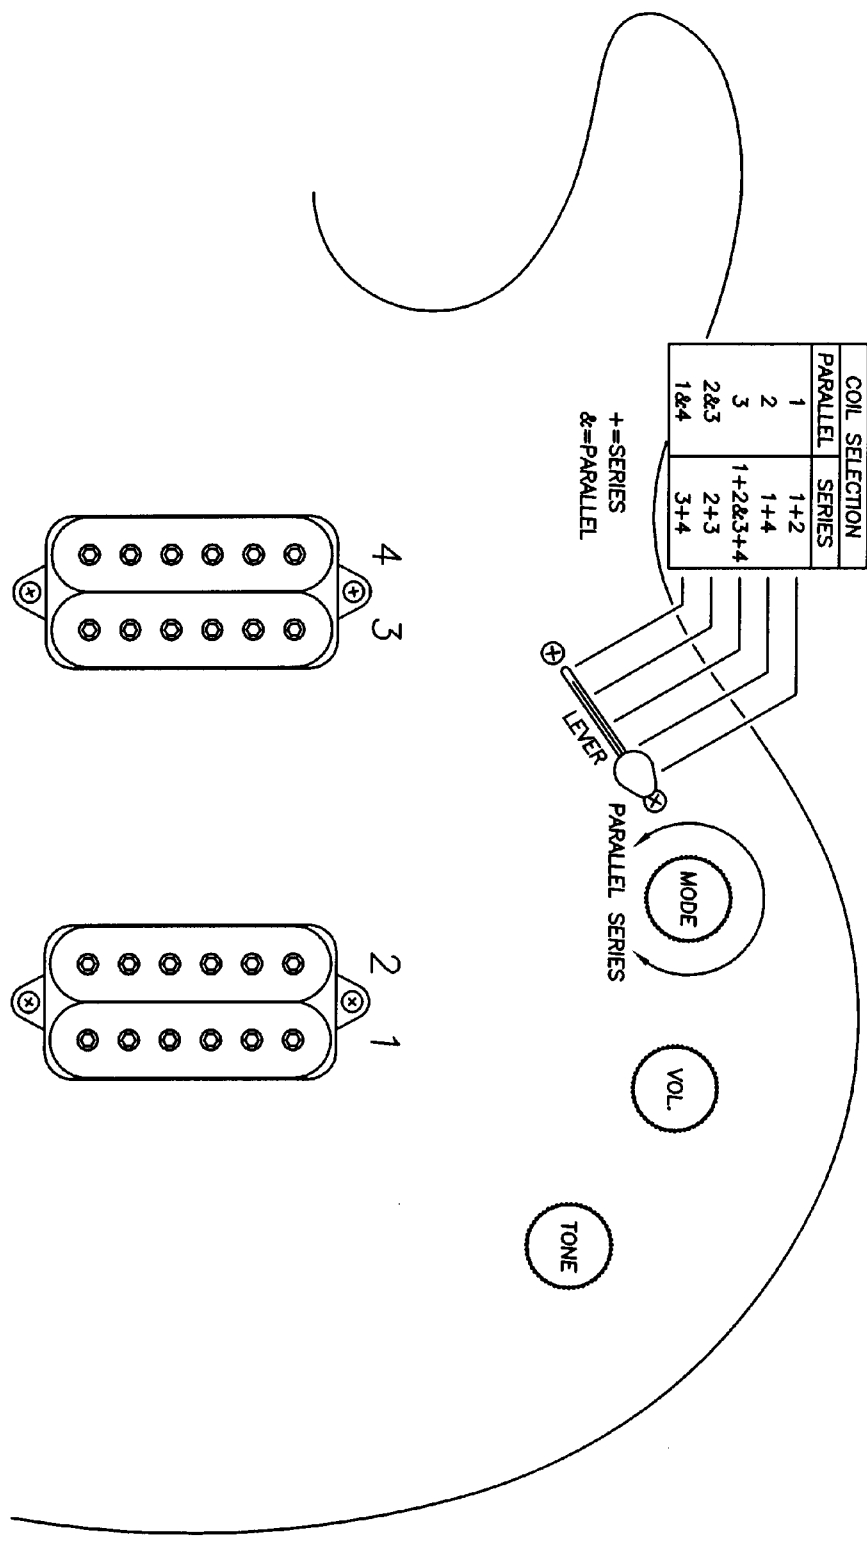

COIL SELECTION	
PARALLEL	SERIES
1	1+2
2	1+4
3	1+2&3+4
2&3	2+3
1&4	3+4

+ = SERIES
 & = PARALLEL

ERNIE BALL / MUSIC MAN

SILHOUETTE BASS GUITAR
 CONTROL FUNCTION DIAGRAM

REV	DRAWN BY HFL	APPROVED BY DDG	DATE 3-9-99
SCALE NONE	TOLERANCE	N/A	PART NO.